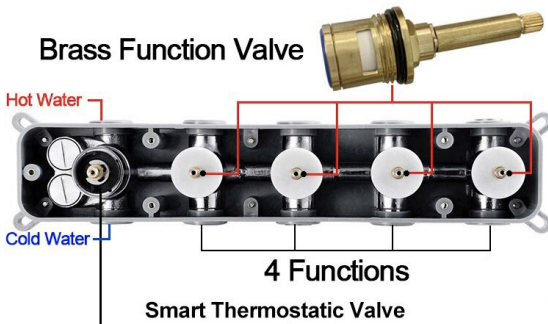

THERMOSTATIC PHONE CONTROLLED MUSICAL RECESSED CEILING MOUNT MIST WATERFALL RAINFALL SHOWER SYSTEM WITH HAND SHOWER SPECIFICATIONS

Shower Head

Shower Head 3 Functions: Waterfall, Rainfall & Mist
 Shower head size: 20 x 20 inch
 Each function can run all together and separately
 Music and LED light work by electronic
 All Metal Material: Solid Brass; Stainless Steel (top showerhead, hose)
 Shower Head Mounting: Flush on ceiling
 Hand Spray Hose: 59 inch
 Water flow: 2.5 GPM ~ 5.5 GPM
 Water pressure: 0.3 MPA ~ 1 MPA
 Water pipe lines: 3/4 inch water pipes for the hot and cold water mixer inlet, the others are 1/2 inch

Kinds of color **64**
temperature adjustable

WiFi
Built-in WIFI
Phone control color

Color software App install instruction
download name: **Smart Life**

Product shown is only for installation display purpose

304 Stainless Steel

All dimensions and specifications are nominal and may vary. Use actual products for accuracy in critical situations.

Shower Mixer

All Function can be used at the same time.

38°C
Thermostatic Control

Main body
Brass casting body

Brushed gold

Embedded Depth: 60mm

Product shown is only for installation display purpose

Hand Shower

Flow Rate: 2.0 GPM / 7.6 LPM

Shower Mixer Connections

Unit: mm