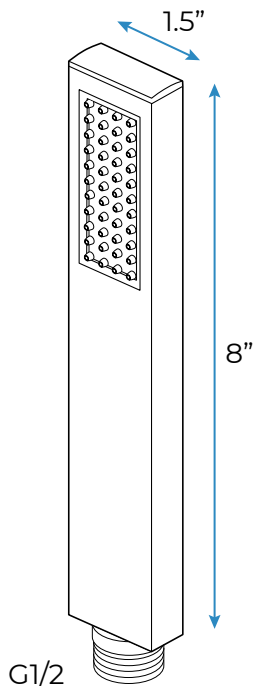

THERMOSTATIC PHONE CONTROLLED MUSICAL RECESSED CEILING MOUNT MIST WATERFALL RAINFALL SHOWER SYSTEM WITH HAND SHOWER SPECIFICATIONS

Shower Head

Shower Head 3 Functions: Waterfall, Rainfall & Mist
 Shower head size: 20 x 20 inch
 Each function can run all together and separately
 Music and LED light work by electronic
 All Metal Material: Solid Brass; Stainless Steel (top showerhead, hose)
 Shower Head Mounting: Flush on ceiling
 Hand Spray Hose: 59 inch
 Water flow: 2.5 GPM ~ 5.5 GPM
 Water pressure: 0.3 MPA ~ 1 MPA
 Water pipe lines: 3/4 inch water pipes for the hot and cold water mixer inlet, the others are 1/2 inch

304 Stainless Steel

All dimensions and specifications are nominal and may vary. Use actual products for accuracy in critical situations.

Shower Mixer

All Function can be used at the same time.

38°C
Thermostatic Control

Main body
Brass casting body

Brushed gold

Embedded Depth: 60mm

Product shown is only for installation display purpose

Hand Shower

Flow Rate: 2.0 GPM / 7.6 LPM

Shower Mixer Connections

Unit: mm