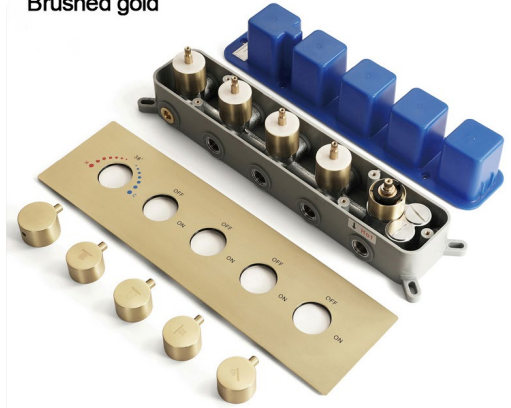

THERMOSTATIC PHONE CONTROLLED MUSICAL RECESSED CEILING MOUNT MIST WATERFALL RAINFALL SHOWER SYSTEM WITH HAND SHOWER SPECIFICATIONS

Shower Head

Shower Head 3 Functions: Waterfall, Rainfall & Mist
 Shower head size: 20 x 20 inch
 Each function can run all together and separately
 Music and LED light work by electronic
 All Metal Material: Solid Brass; Stainless Steel (top showerhead, hose)
 Shower Head Mounting: Flush on ceiling
 Hand Spray Hose: 59 inch
 Water flow: 2.5 GPM ~ 5.5 GPM
 Water pressure: 0.3 MPA ~ 1 MPA
 Water pipe lines: 3/4 inch water pipes for the hot and cold water mixer inlet, the others are 1/2 inch

Kinds of color **64**
temperature adjustable

WiFi
Built-in WIFI
Phone control color

Color software App install instruction
download name: **Smart Life**

Product shown is only for installation display purpose

304 Stainless Steel

All dimensions and specifications are nominal and may vary. Use actual products for accuracy in critical situations.

Shower Mixer

All Function can be used at the same time.

38°C
Thermostatic Control

Main body
Brass casting body

Brushed gold

Embedded Depth: 60mm

Product shown is only for installation display purpose

Hand Shower

Flow Rate: 2.0 GPM / 7.6 LPM

Shower Mixer Connections

Unit: mm