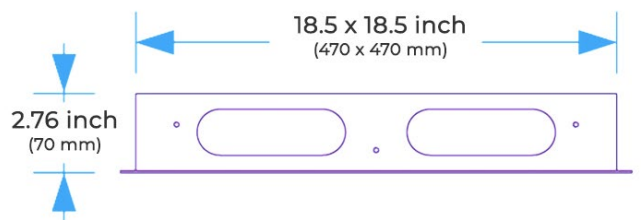

THERMOSTATIC PHONE CONTROLLED MUSICAL RECESSED CEILING MOUNT MIST WATERFALL RAINFALL SHOWER SYSTEM WITH HAND SHOWER SPECIFICATIONS

Shower Head

Shower Head 3 Functions: Waterfall, Rainfall & Mist
 Shower head size: 20 x 20 inch
 Each function can run all together and separately
 Music and LED light work by electronic
 All Metal Material: Solid Brass; Stainless Steel (top showerhead, hose)
 Shower Head Mounting: Flush on ceiling
 Hand Spray Hose: 59 inch
 Water flow: 2.5 GPM ~ 5.5 GPM
 Water pressure: 0.3 MPA ~ 1 MPA
 Water pipe lines: 3/4 inch water pipes for the hot and cold water mixer inlet, the others are 1/2 inch

304 Stainless Steel

All dimensions and specifications are nominal and may vary. Use actual products for accuracy in critical situations.

Shower Mixer

All Function can be used at the same time.

38°C
Thermostatic Control

Main body
Brass casting body

Brushed gold

Embedded Depth: 60mm

Product shown is only for installation display purpose

Hand Shower

Flow Rate: 2.0 GPM / 7.6 LPM

Shower Mixer Connections

Unit: mm