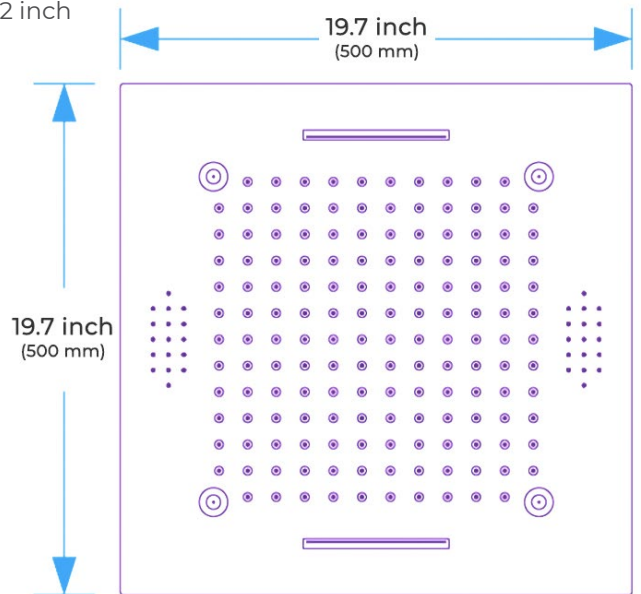

THERMOSTATIC PHONE CONTROLLED MUSICAL RECESSED CEILING MOUNT MIST WATERFALL RAINFALL SHOWER SYSTEM WITH HAND SHOWER SPECIFICATIONS

Shower Head

Shower Head 3 Functions: Waterfall, Rainfall & Mist
 Shower head size: 20 x 20 inch
 Each function can run all together and separately
 Music and LED light work by electronic
 All Metal Material: Solid Brass; Stainless Steel (top showerhead, hose)
 Shower Head Mounting: Flush on ceiling
 Hand Spray Hose: 59 inch
 Water flow: 2.5 GPM ~ 5.5 GPM
 Water pressure: 0.3 MPA ~ 1 MPA
 Water pipe lines: 3/4 inch water pipes for the hot and cold water mixer inlet, the others are 1/2 inch

Kinds of color **64**
temperature adjustable

WiFi
Built-in WIFI
Phone control color

Color software App install instruction
download name: **Smart Life**

Product shown is only for installation display purpose

304 Stainless Steel

All dimensions and specifications are nominal and may vary. Use actual products for accuracy in critical situations.

Shower Mixer

All Function can be used at the same time.

38°C
Thermostatic Control

Main body
Brass casting body

Brushed gold

Embedded Depth: 60mm

Product shown is only for installation display purpose

Hand Shower

Flow Rate: 2.0 GPM / 7.6 LPM

Shower Mixer Connections

Unit: mm