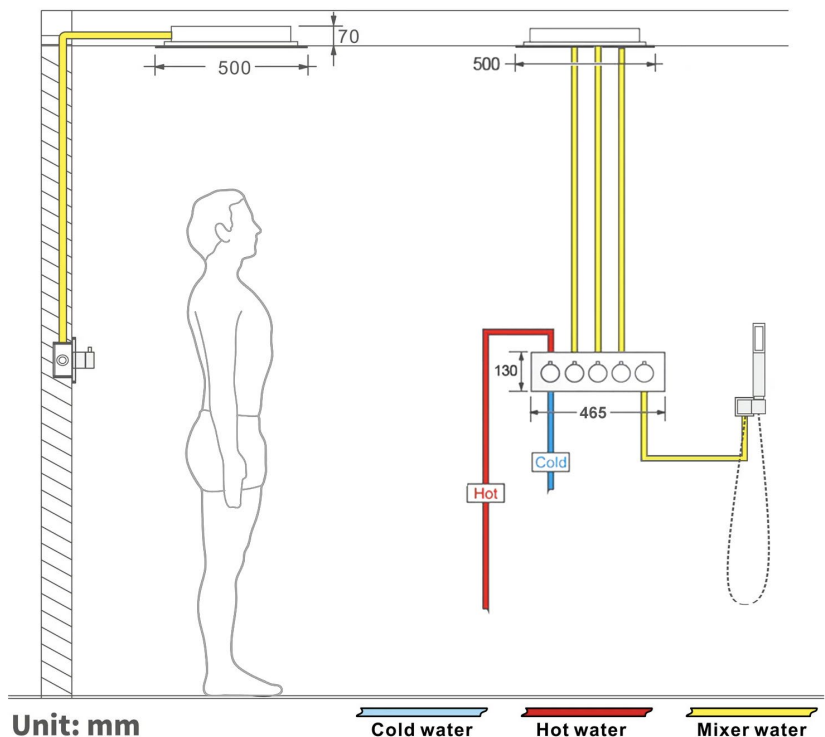

THERMOSTATIC PHONE CONTROLLED MUSICAL RECESSED CEILING MOUNT MIST WATERFALL RAINFALL SHOWER SYSTEM WITH HAND SHOWER SPECIFICATIONS

Shower Head

Shower Head 3 Functions: Waterfall, Rainfall & Mist
 Shower head size: 20 x 20 inch
 Each function can run all together and separately
 Music and LED light work by electronic
 All Metal Material: Solid Brass; Stainless Steel (top showerhead, hose)
 Shower Head Mounting: Flush on ceiling
 Hand Spray Hose: 59 inch
 Water flow: 2.5 GPM ~ 5.5 GPM
 Water pressure: 0.3 MPA ~ 1 MPA
 Water pipe lines: 3/4 inch water pipes for the hot and cold water mixer inlet, the others are 1/2 inch

304 Stainless Steel

All dimensions and specifications are nominal and may vary. Use actual products for accuracy in critical situations.

Shower Mixer

All Function can be used at the same time.

38°C
Thermostatic Control

Main body
Brass casting body

Brushed gold

Embedded Depth: 60mm

Product shown is only for installation display purpose

Hand Shower

Flow Rate: 2.0 GPM / 7.6 LPM

Shower Mixer Connections

Unit: mm

Cold water Hot water Mixer water