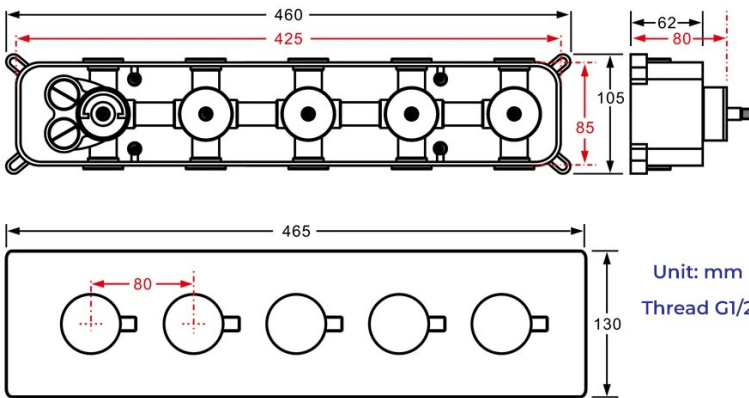

THERMOSTATIC PHONE CONTROLLED MUSICAL RECESSED CEILING MOUNT MIST WATERFALL RAINFALL SHOWER SYSTEM WITH HAND SHOWER SPECIFICATIONS

Shower Head

Shower Head 3 Functions: Waterfall, Rainfall & Mist
 Shower head size: 20 x 20 inch
 Each function can run all together and separately
 Music and LED light work by electronic
 All Metal Material: Solid Brass; Stainless Steel (top showerhead, hose)
 Shower Head Mounting: Flush on ceiling
 Hand Spray Hose: 59 inch
 Water flow: 2.5 GPM ~ 5.5 GPM
 Water pressure: 0.3 MPA ~ 1 MPA
 Water pipe lines: 3/4 inch water pipes for the hot and cold water mixer inlet, the others are 1/2 inch

Kinds of color **64**
temperature adjustable

WiFi
Built-in WIFI
Phone control color

Color software App install instruction
download name: **Smart Life**

Product shown is only for installation display purpose

304 Stainless Steel

All dimensions and specifications are nominal and may vary. Use actual products for accuracy in critical situations.

Shower Mixer

All Function can be used at the same time.

38°C
Thermostatic Control

Main body
Brass casting body

Brushed gold

Embedded Depth: 60mm

Product shown is only for installation display purpose

Hand Shower

Flow Rate: 2.0 GPM / 7.6 LPM

Shower Mixer Connections

Unit: mm