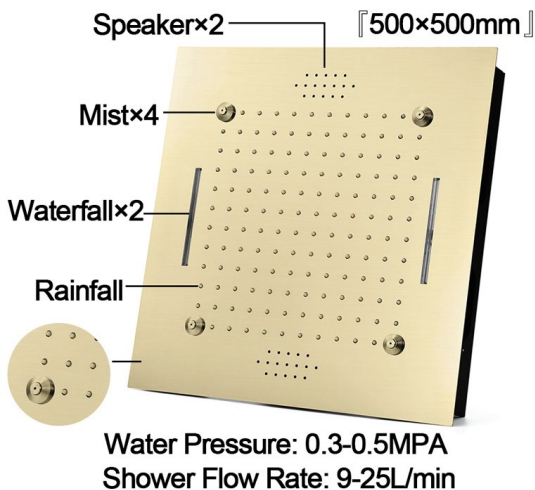

THERMOSTATIC PHONE CONTROLLED MUSICAL RECESSED CEILING MOUNT MIST WATERFALL RAINFALL SHOWER SYSTEM WITH HAND SHOWER SPECIFICATIONS

Shower Head

Shower Head 3 Functions: Waterfall, Rainfall & Mist
 Shower head size: 20 x 20 inch
 Each function can run all together and separately
 Music and LED light work by electronic
 All Metal Material: Solid Brass; Stainless Steel (top showerhead, hose)
 Shower Head Mounting: Flush on ceiling
 Hand Spray Hose: 59 inch
 Water flow: 2.5 GPM ~ 5.5 GPM
 Water pressure: 0.3 MPA ~ 1 MPA
 Water pipe lines: 3/4 inch water pipes for the hot and cold water mixer inlet, the others are 1/2 inch

Kinds of color **64**
temperature adjustable

WiFi
Built-in WIFI
Phone control color

Color software App install instruction
download name: **Smart Life**

Product shown is only for installation display purpose

304 Stainless Steel

All dimensions and specifications are nominal and may vary. Use actual products for accuracy in critical situations.

Shower Mixer

All Function can be used at the same time.

38°C
Thermostatic Control

Main body
Brass casting body

Brushed gold

Embedded Depth: 60mm

Product shown is only for installation display purpose

Hand Shower

Flow Rate: 2.0 GPM / 7.6 LPM

Shower Mixer Connections

Unit: mm